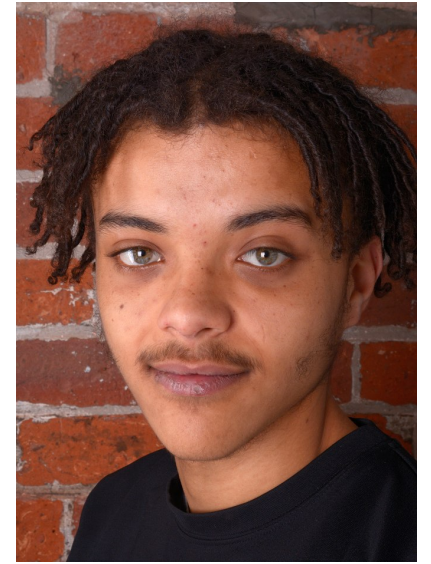

SOLOMON L

Height 180cm/5'11" Chest 96cm/38" Waist 76cm/30" Collar 38cm/15" Shoe 46
EU/11.5 US/11 UK Hair Brown Eyes Green Age 18

Tiny Angels Kemp House
152 - 160 City Road London EC1V 2NX

E: Kids - info@tinyangels.co.uk | Adults - taa@tinyangels.co.uk
T: 0730 567 8470