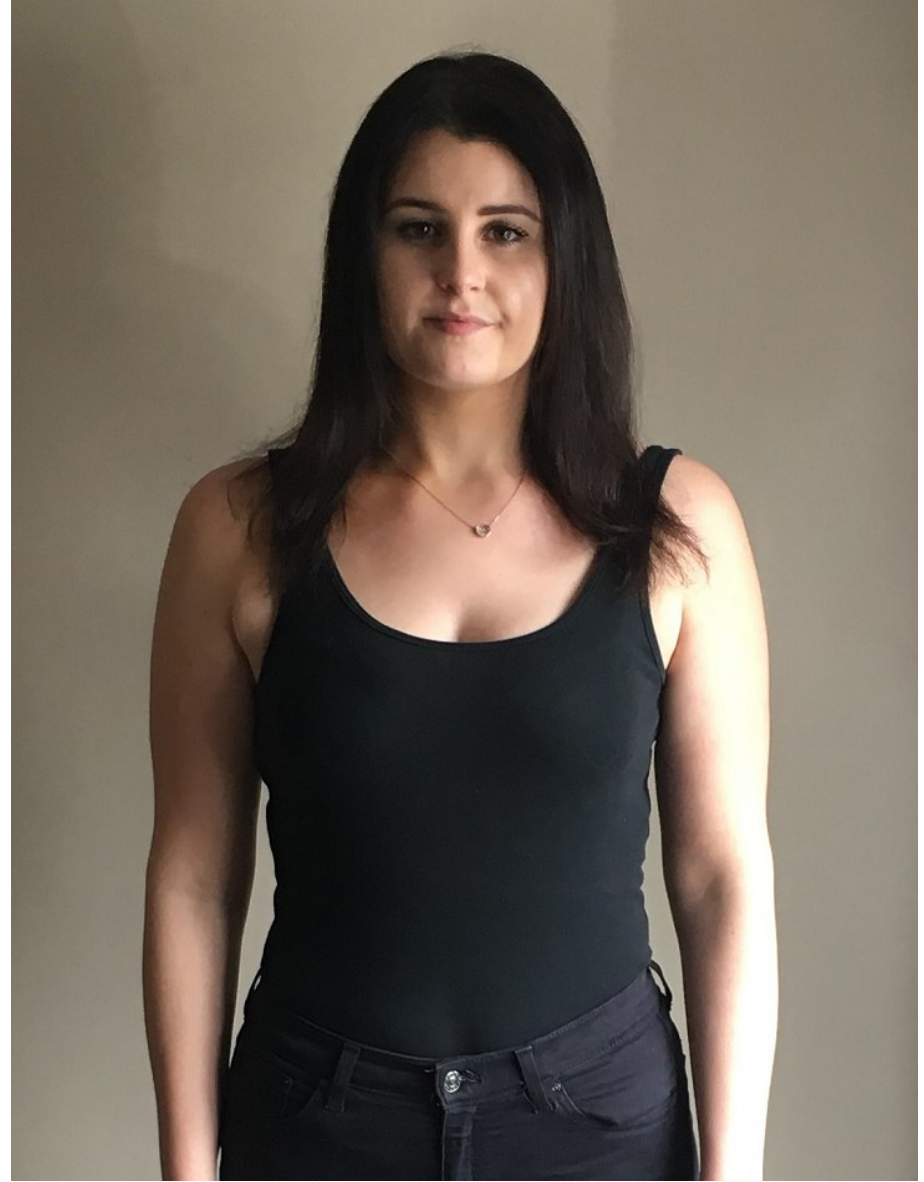

AMBER D

Height 170cm/5'7" Bust 96cm/38" C Waist 76cm/30" Hips 96cm/38" Dress 38 EU/8 US/10 UK Shoe 40 EU/9 US/6.5 UK Hair Dark Brown Eyes Brown

AMBER D

Height 170cm/5'7" Bust 96cm/38" C Waist 76cm/30" Hips 96cm/38" Dress 38 EU/8 US/10 UK Shoe 40 EU/9 US/6.5 UK Hair Dark Brown Eyes Brown

AMBER D

Height 170cm/5'7" Bust 96cm/38" C Waist 76cm/30" Hips 96cm/38" Dress 38 EU/8 US/10 UK Shoe 40 EU/9 US/6.5 UK Hair Dark Brown Eyes Brown