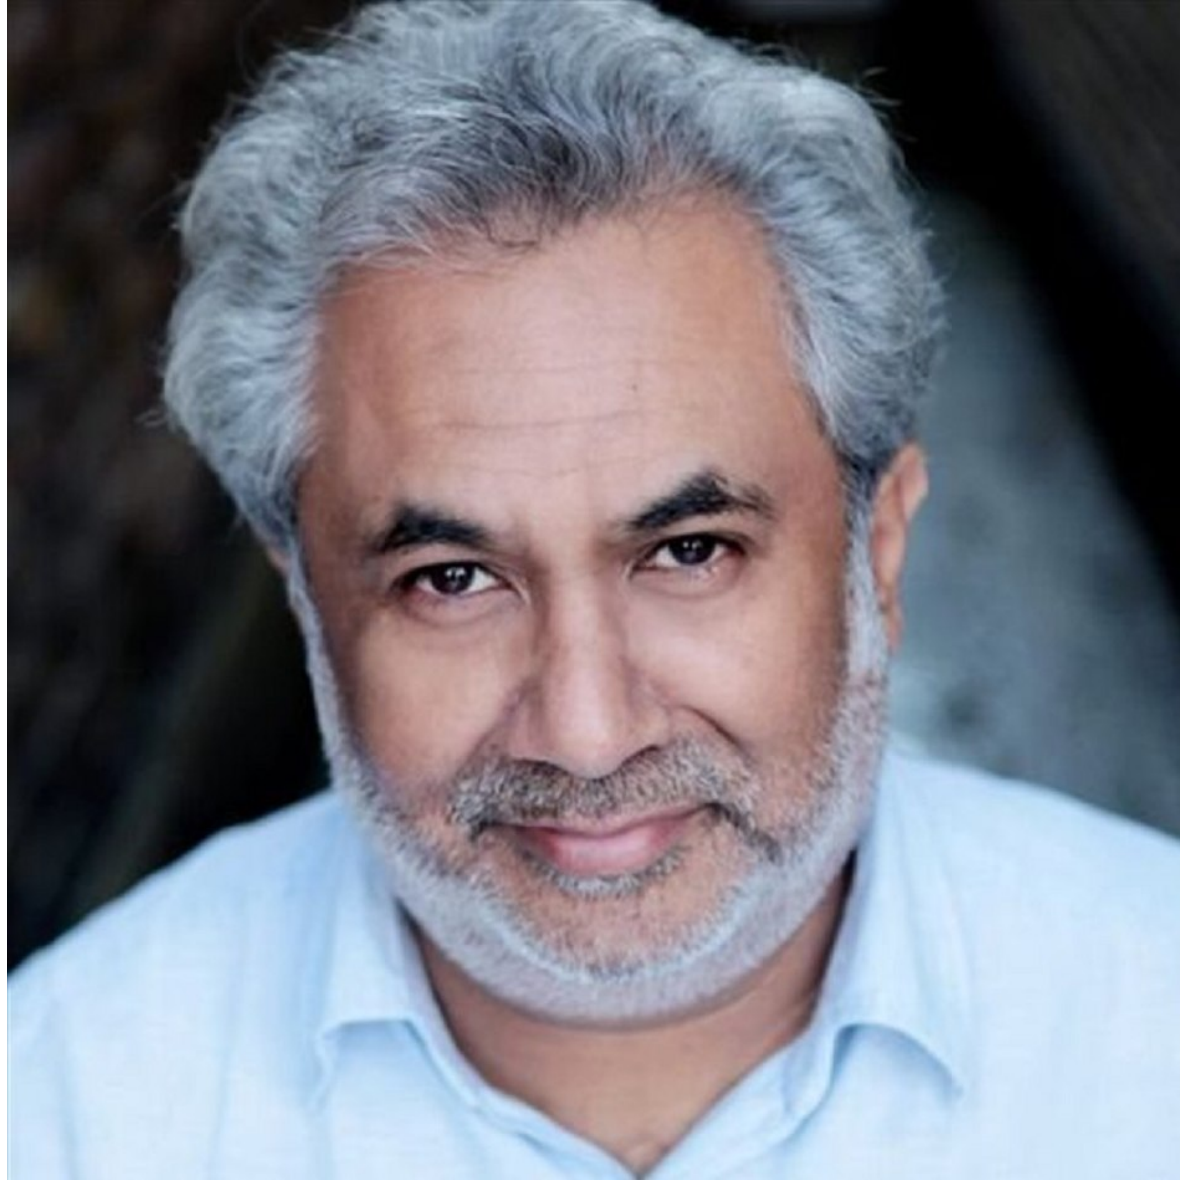

RAJESH K

Height 173cm/5'8" Hair Grey Eyes Brown

RAJESH K

Height 173cm/5'8" Hair Grey Eyes Brown

RAJESH K

Height 173cm/5'8" Hair Grey Eyes Brown

RAJESH K

Height 173cm/5'8" Hair Grey Eyes Brown